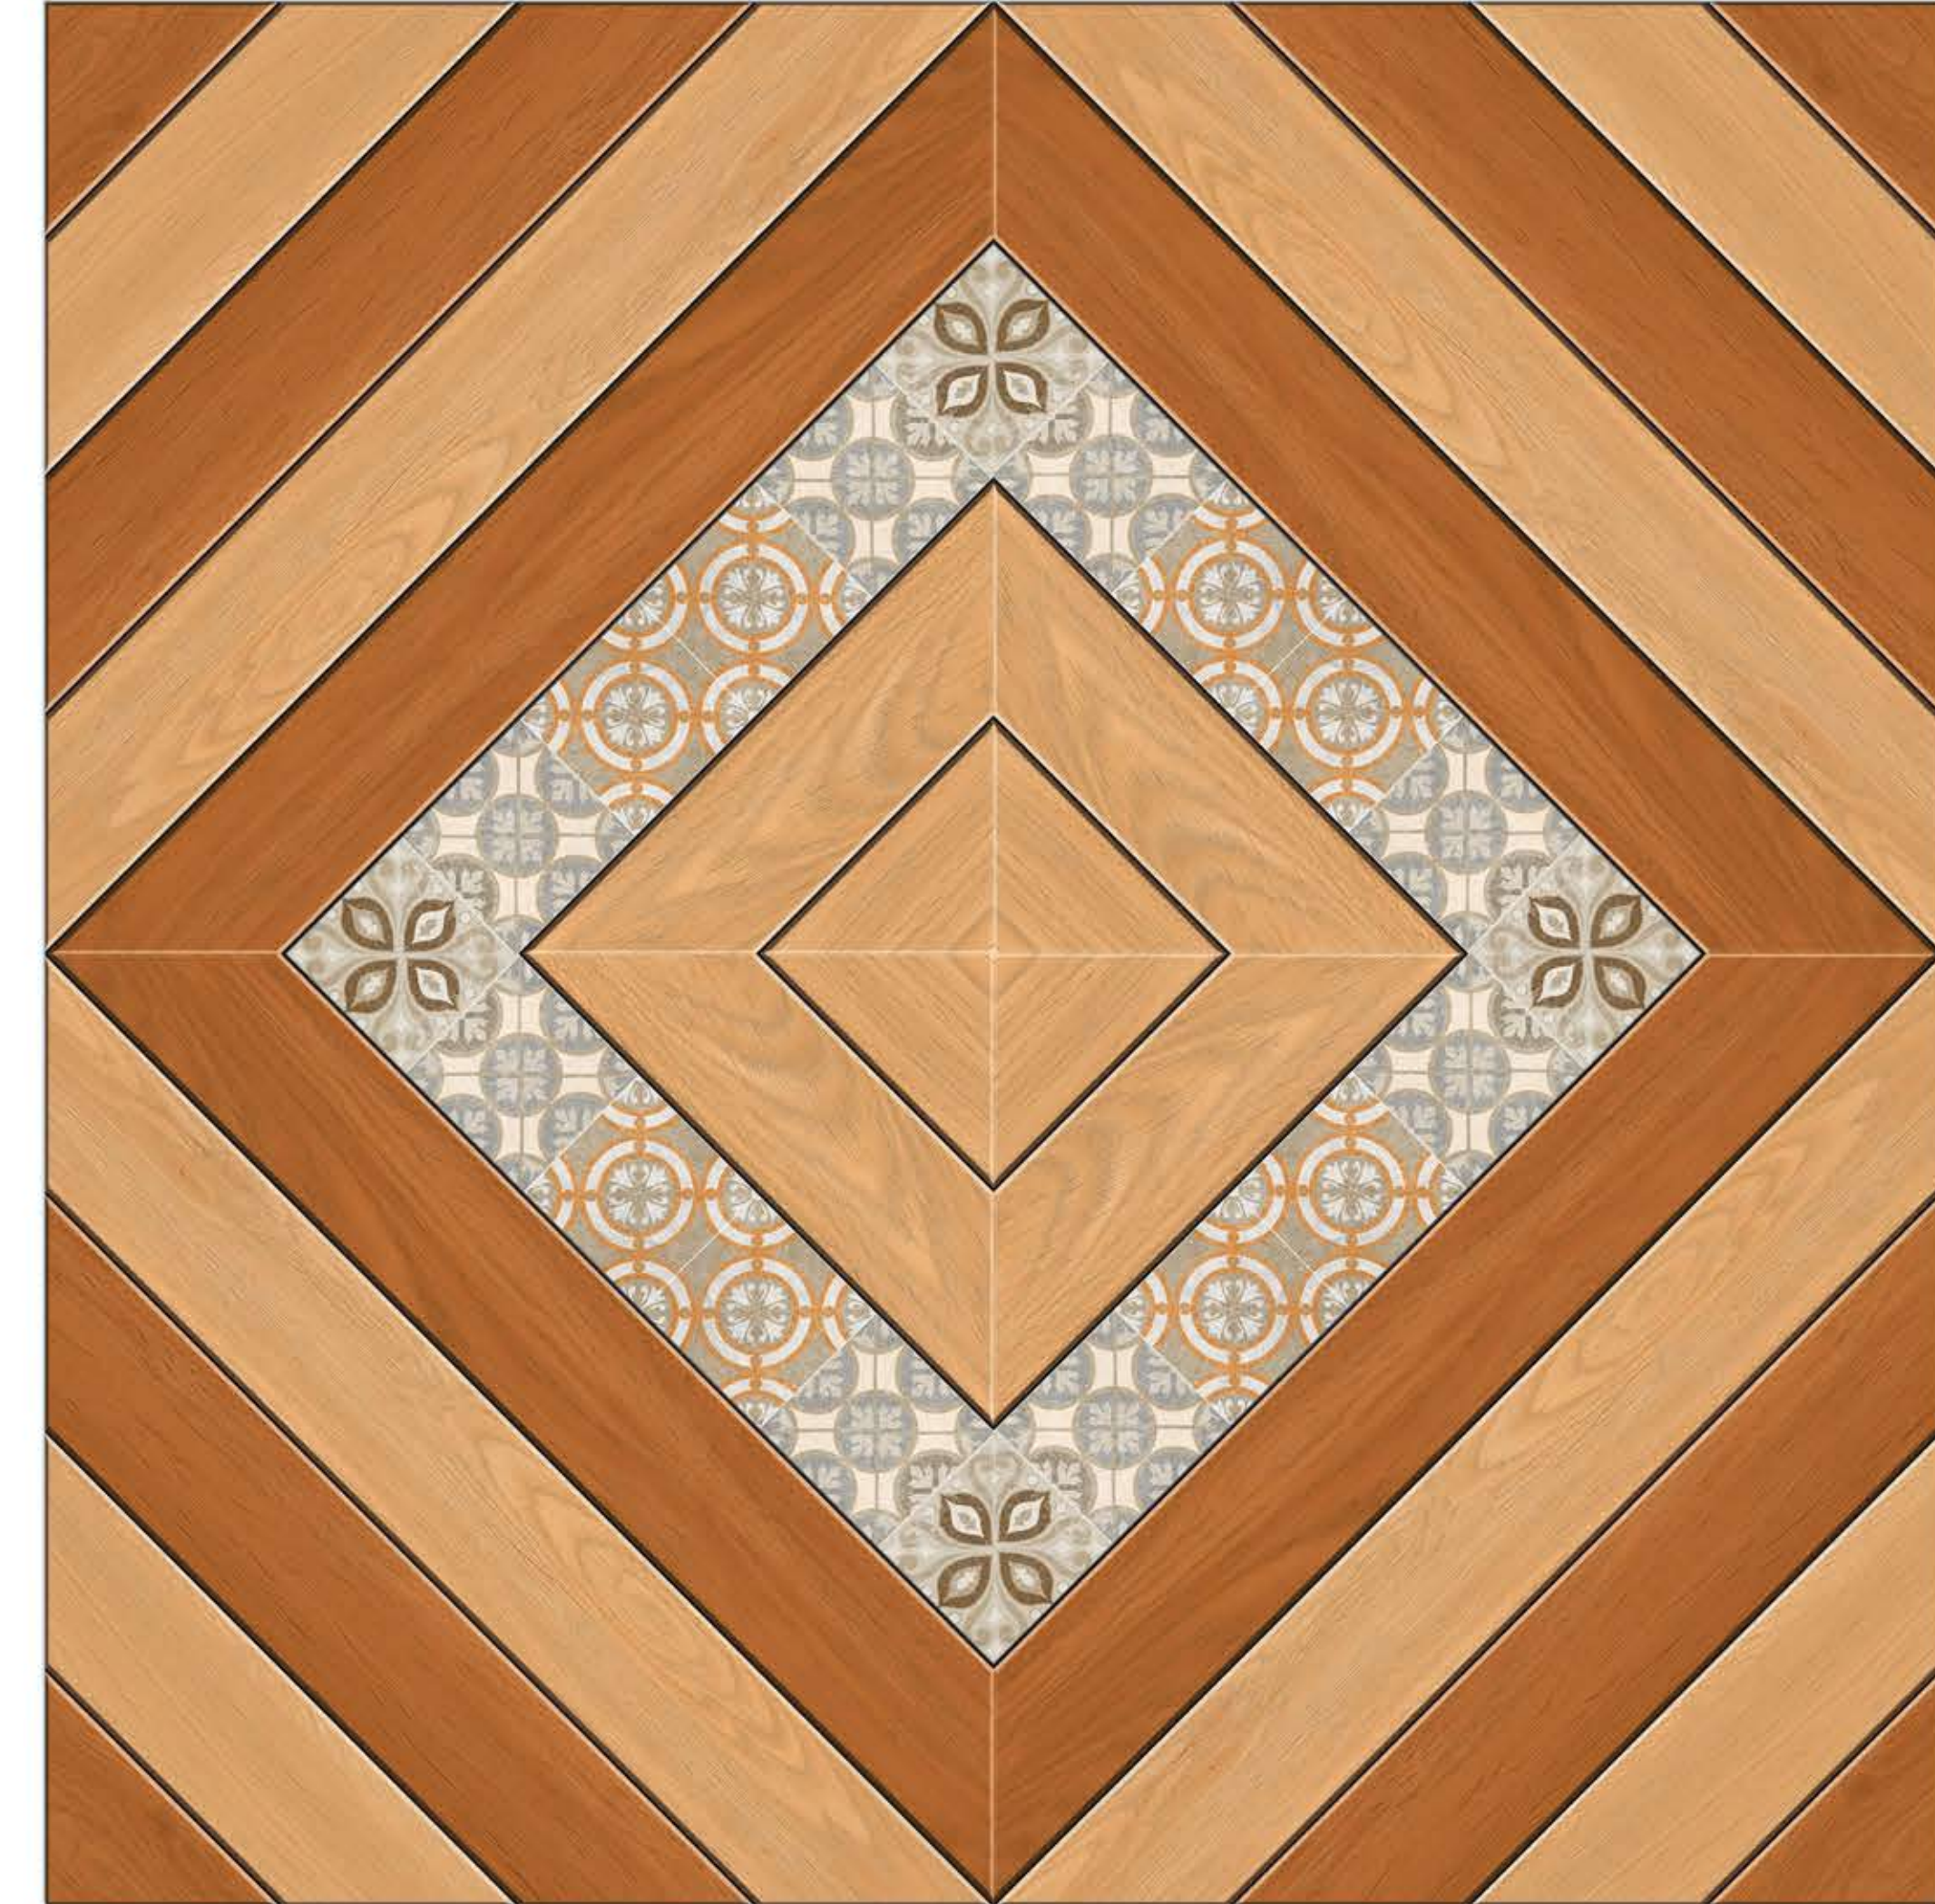

DOLCHE
PUNCH EFFECT

ALLENCERA
THE NEXT GENTILE

BROWN