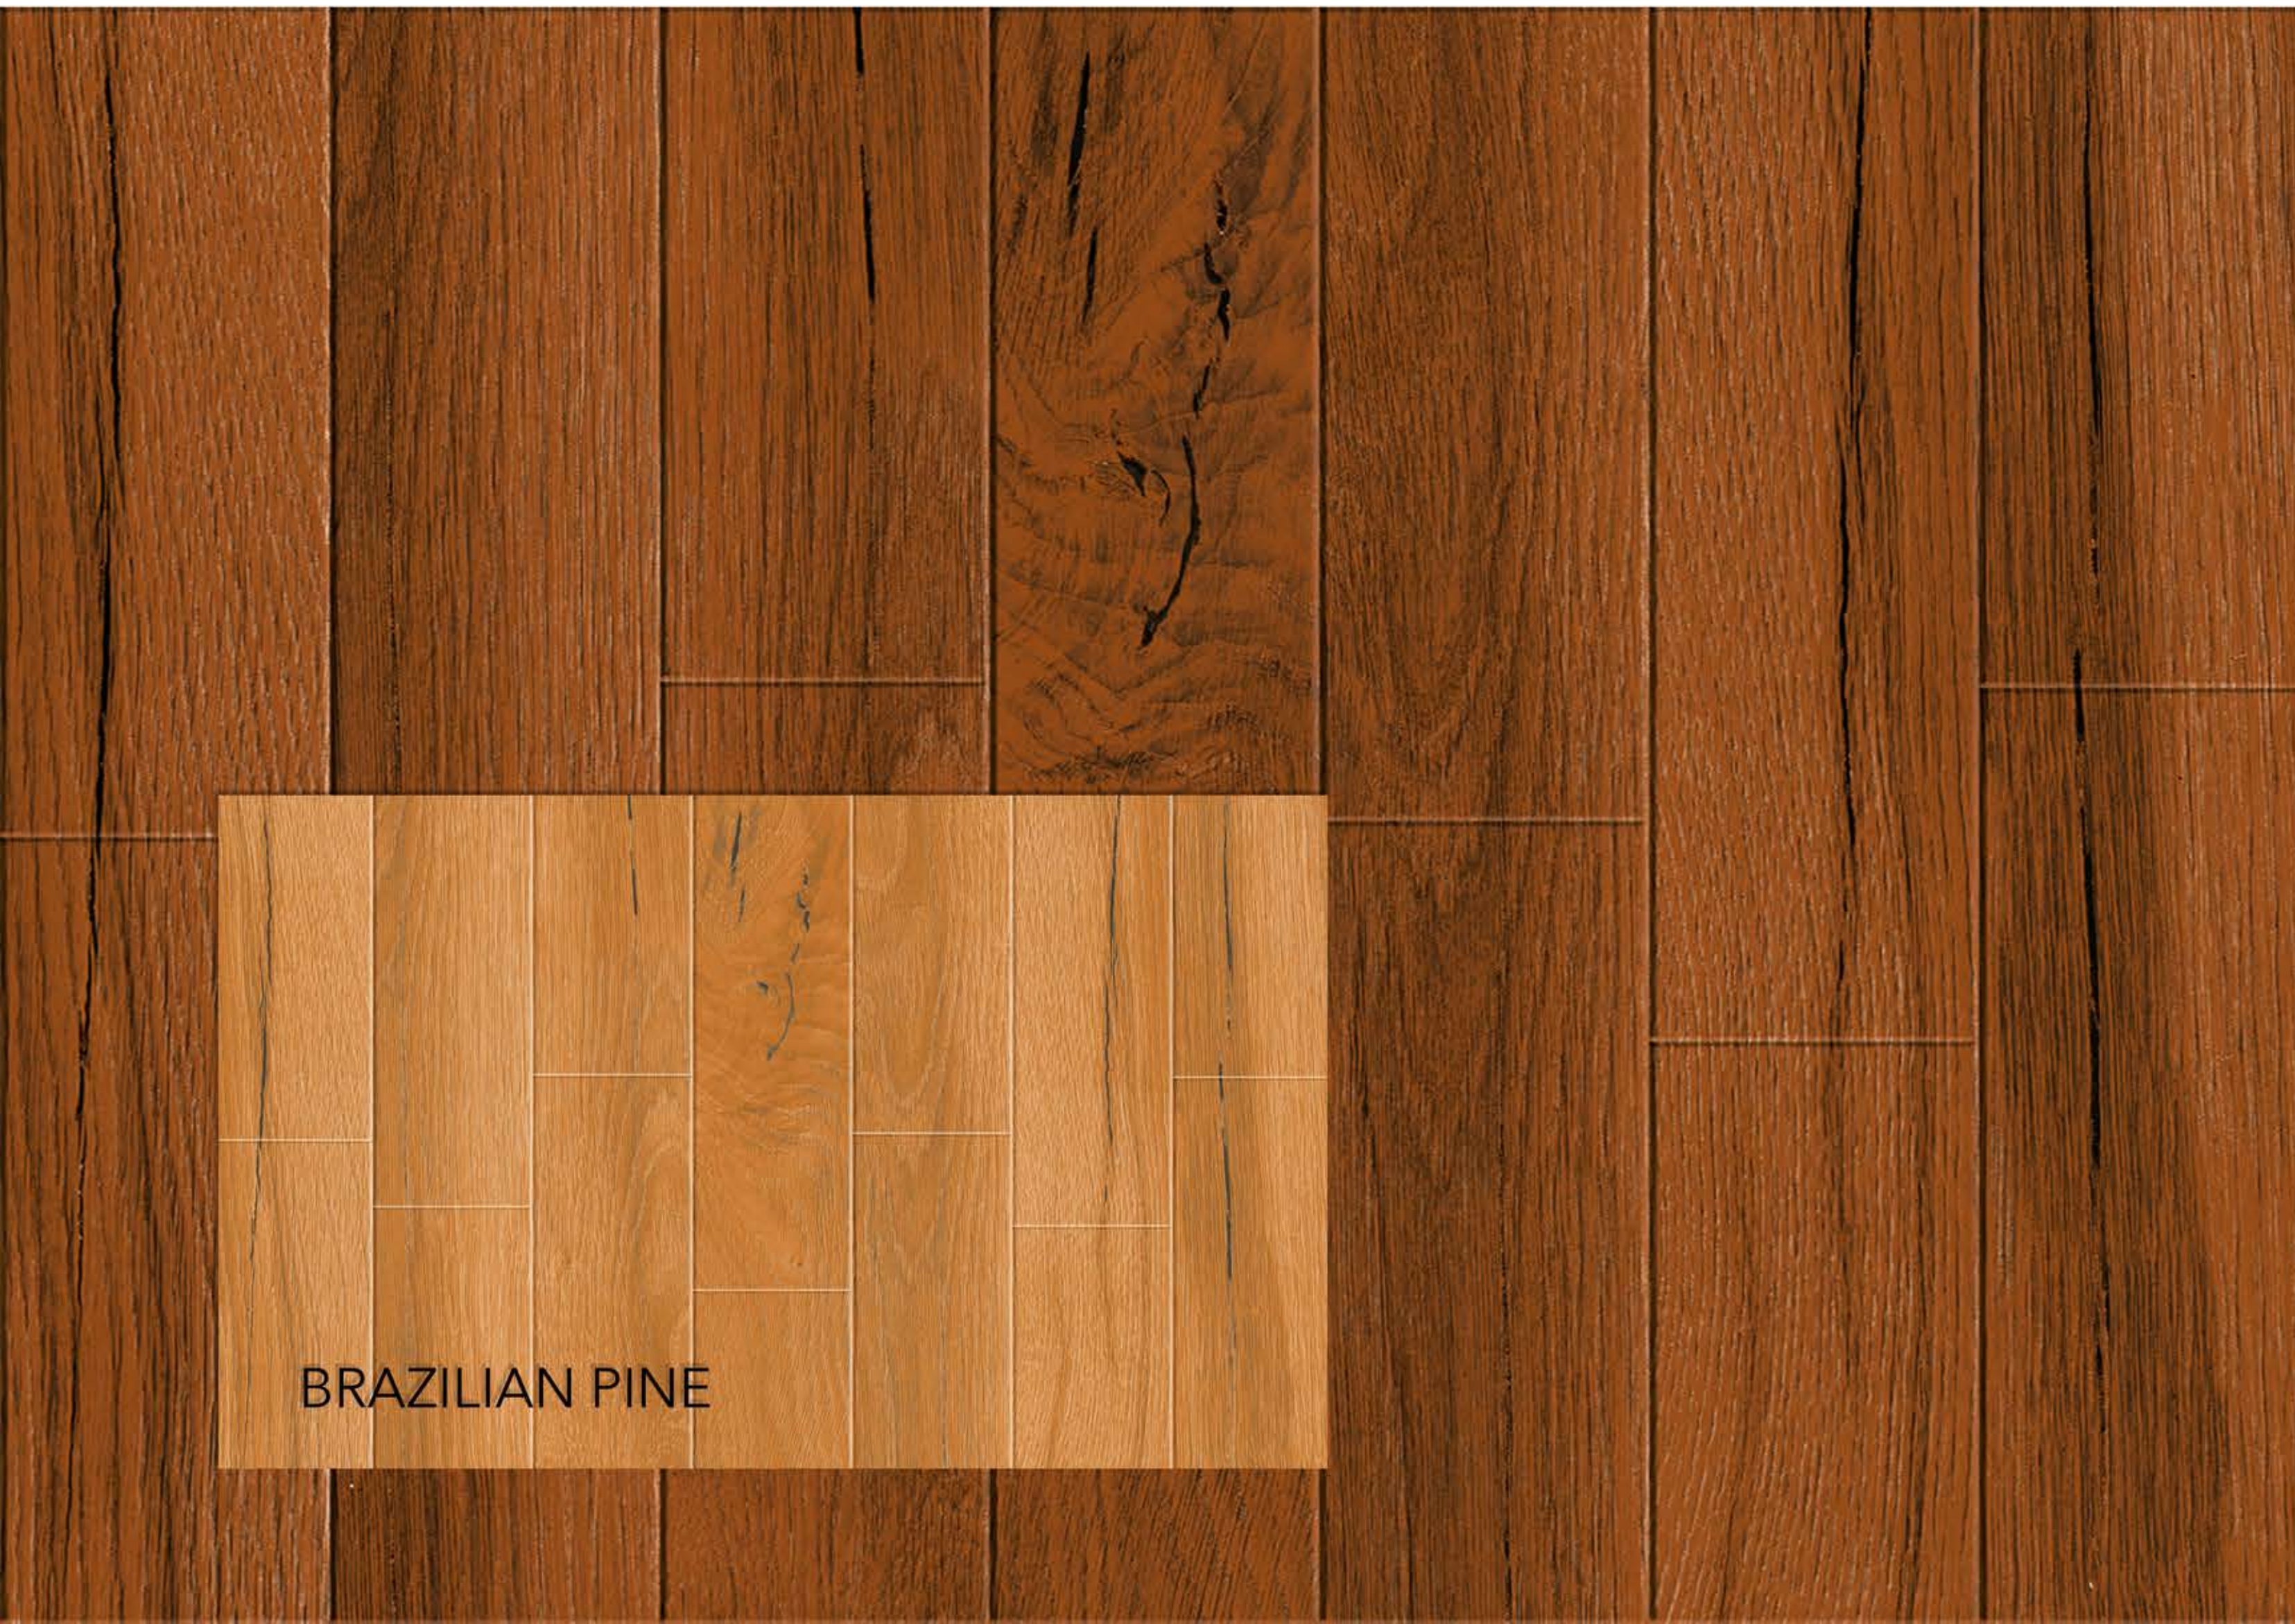

BRAZILIAN PINE