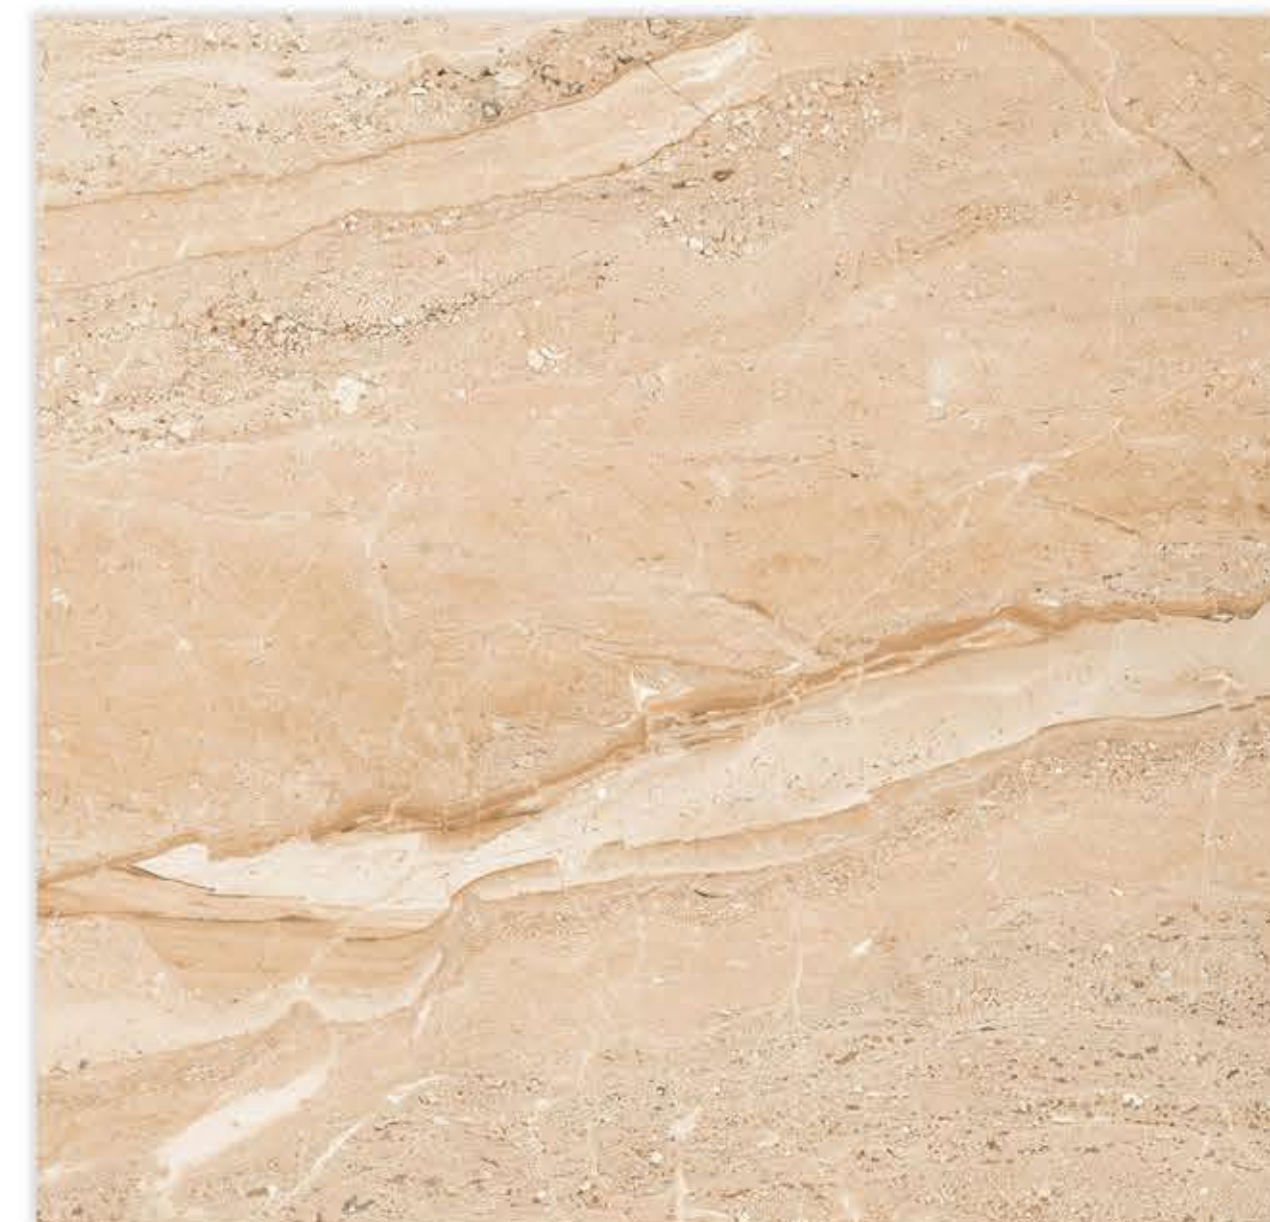

DYNA CLASSIC