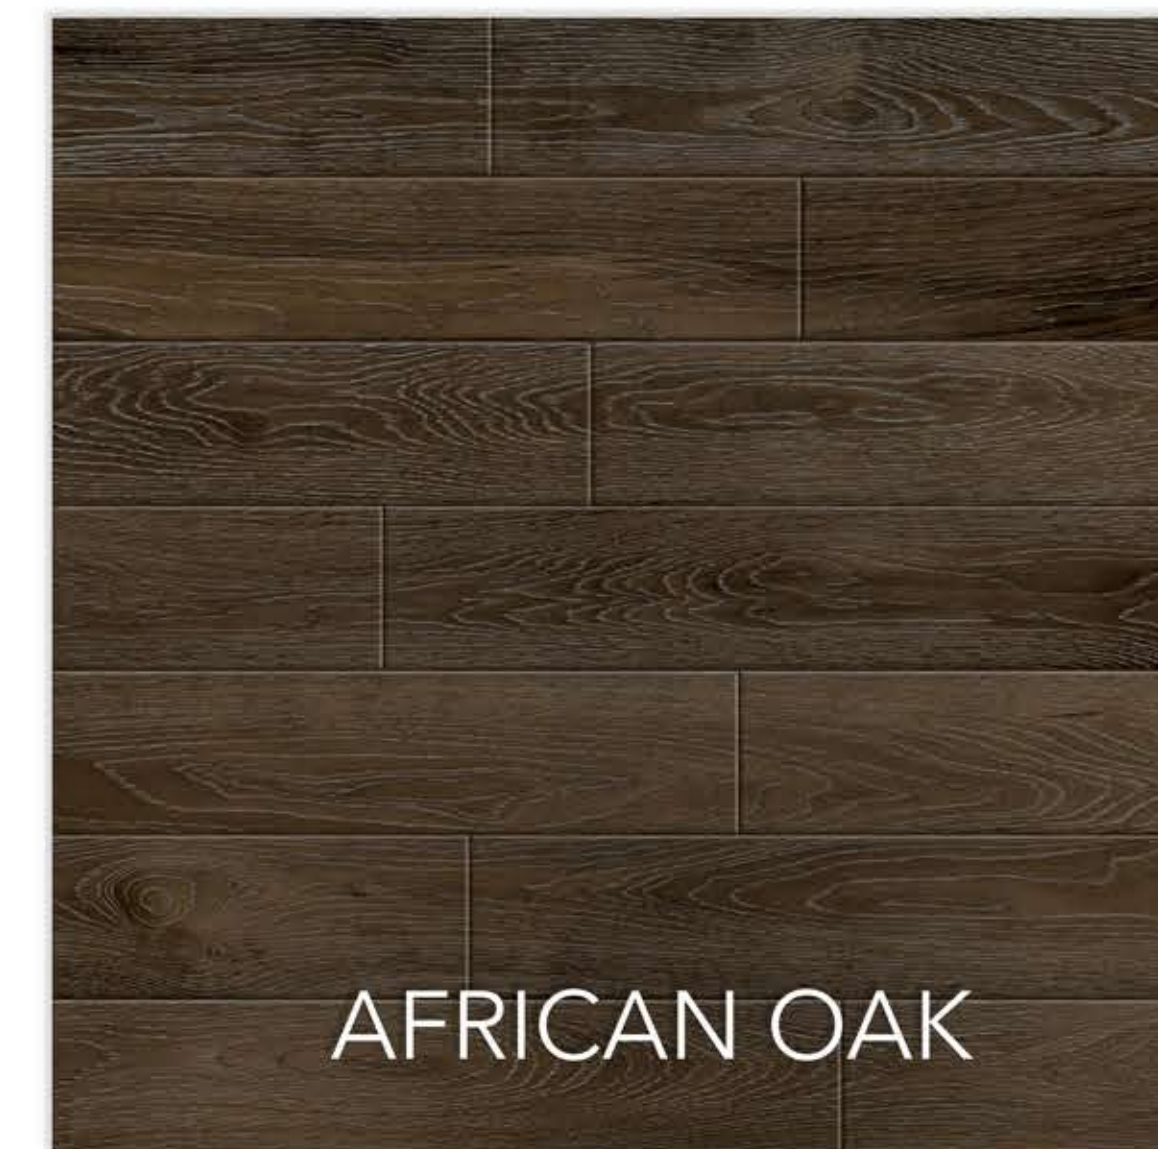

BRAZILIAN CHERRY

AFRICAN OAK