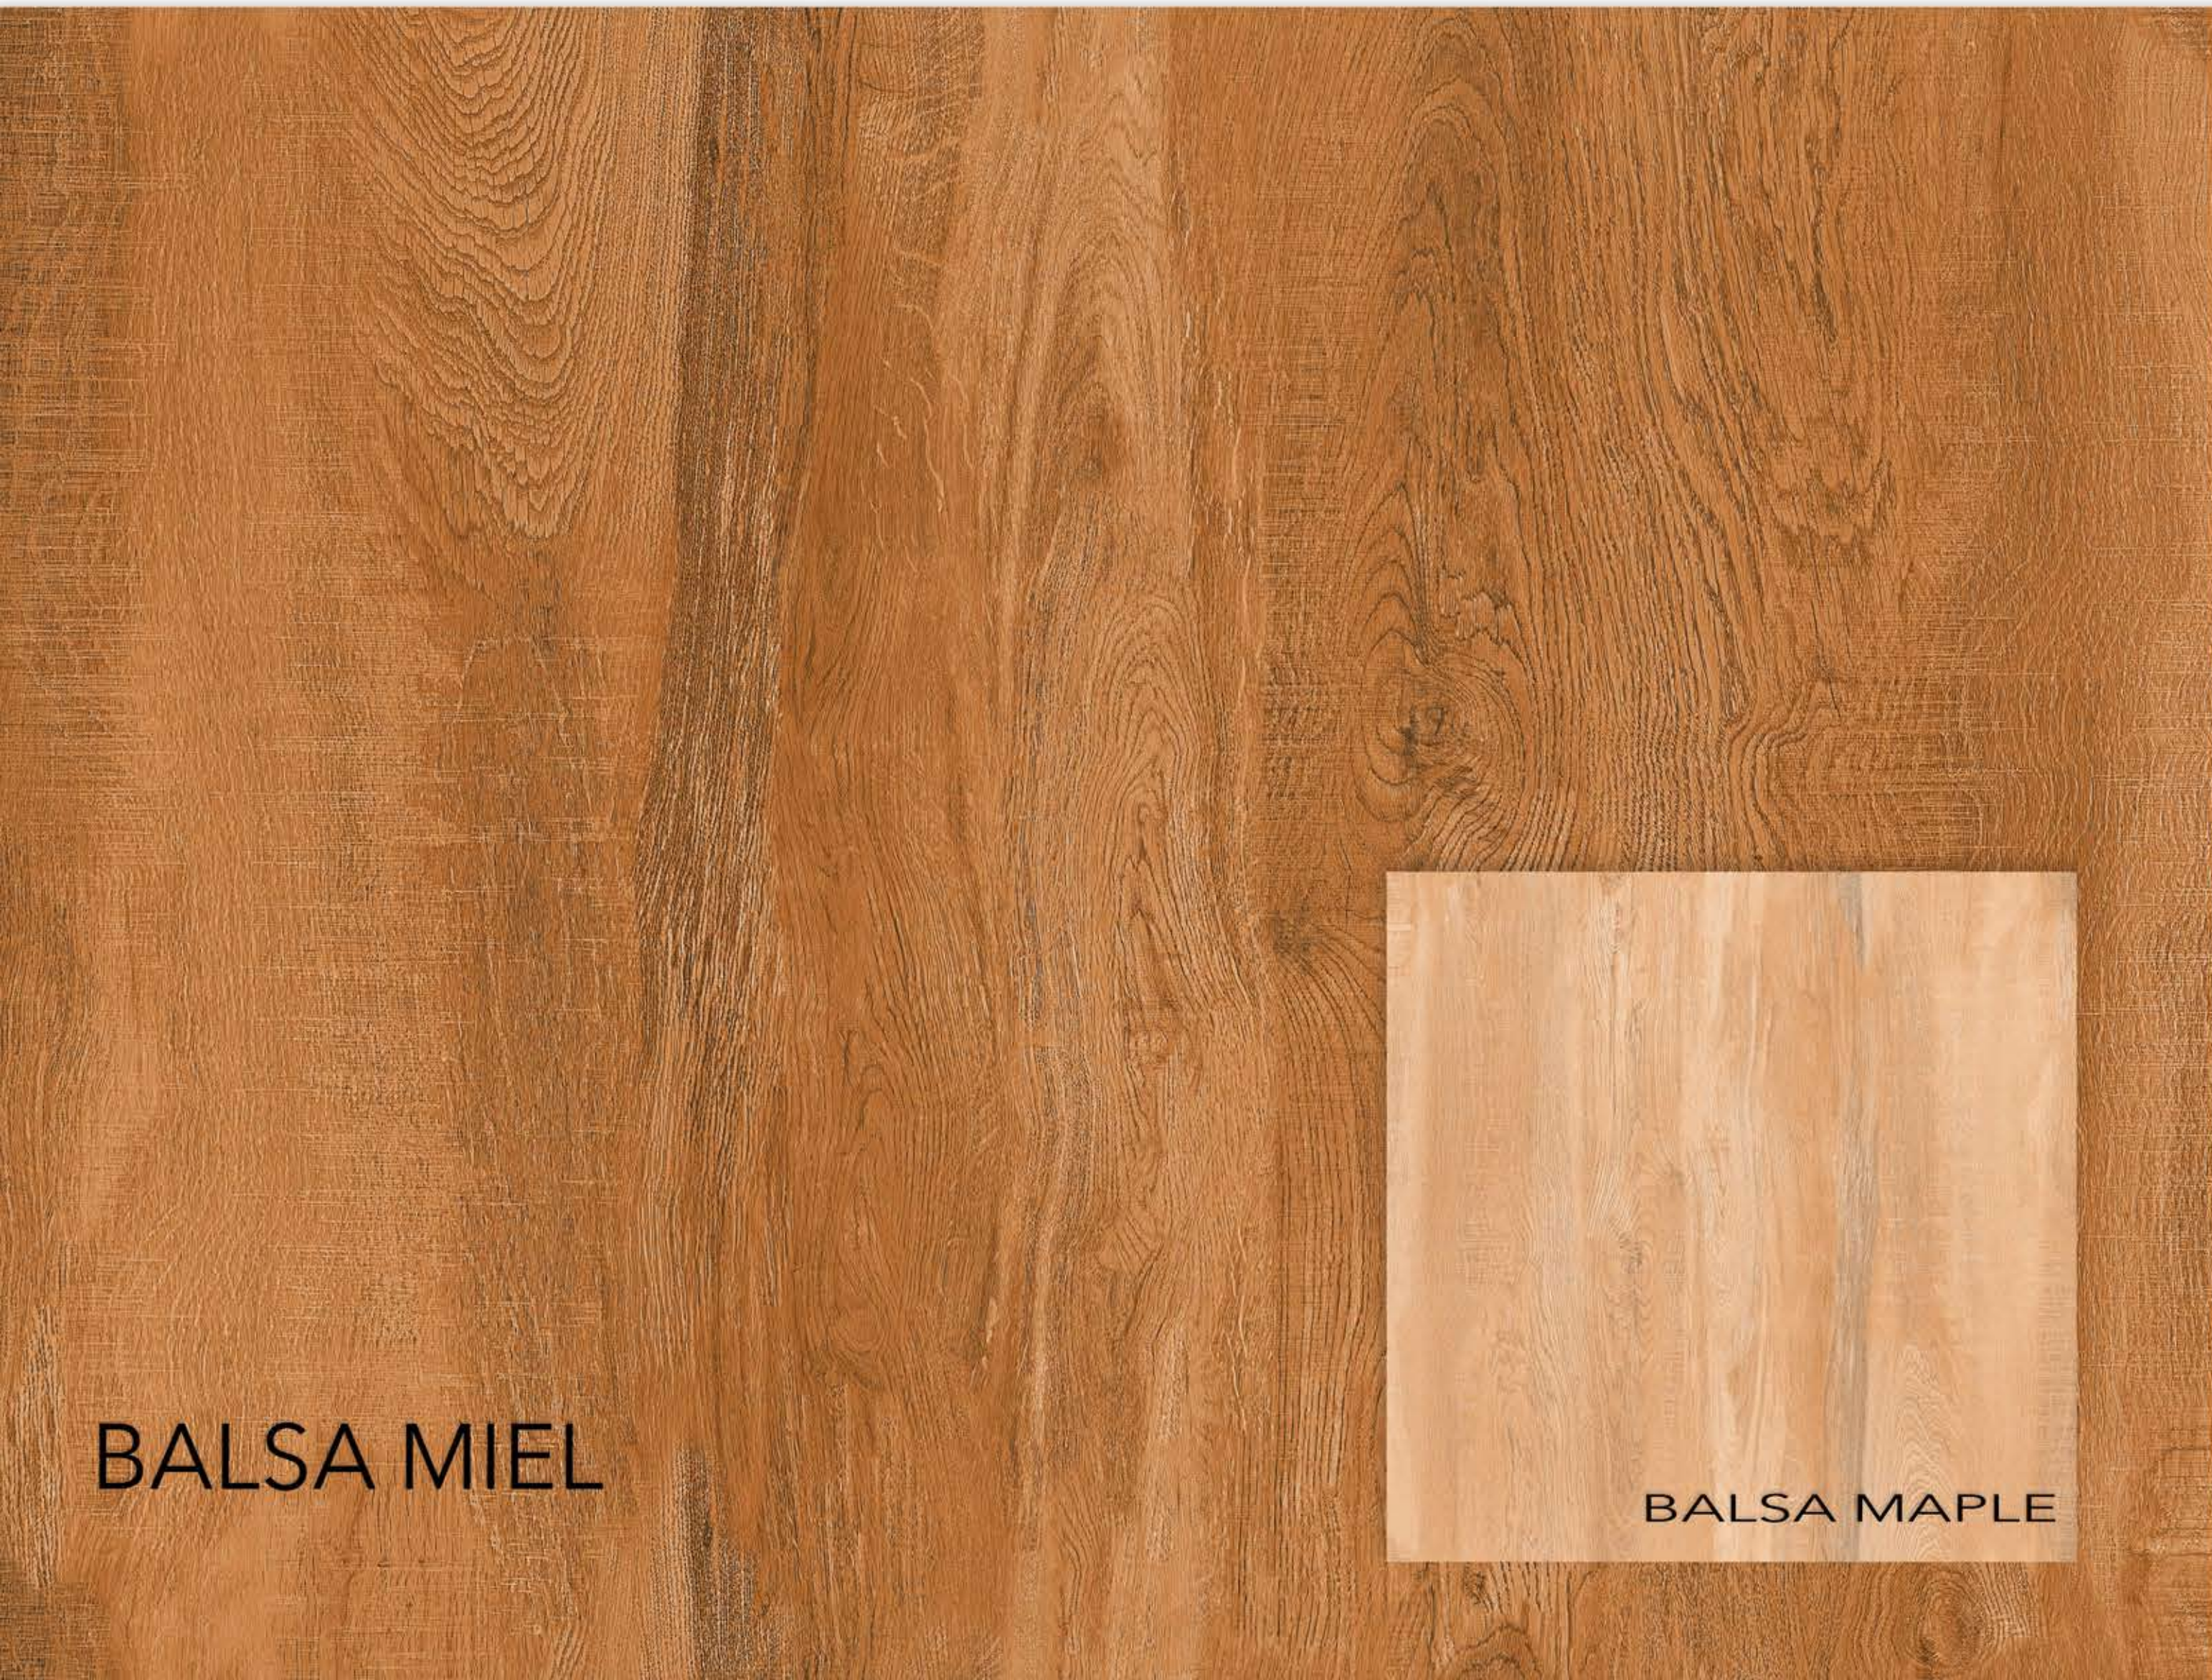

BALSA MAPLE

EMBOSSED LUSTER EFFECT

WOODEN SERIES PLAIN

600X600mm

BALSA MIEL