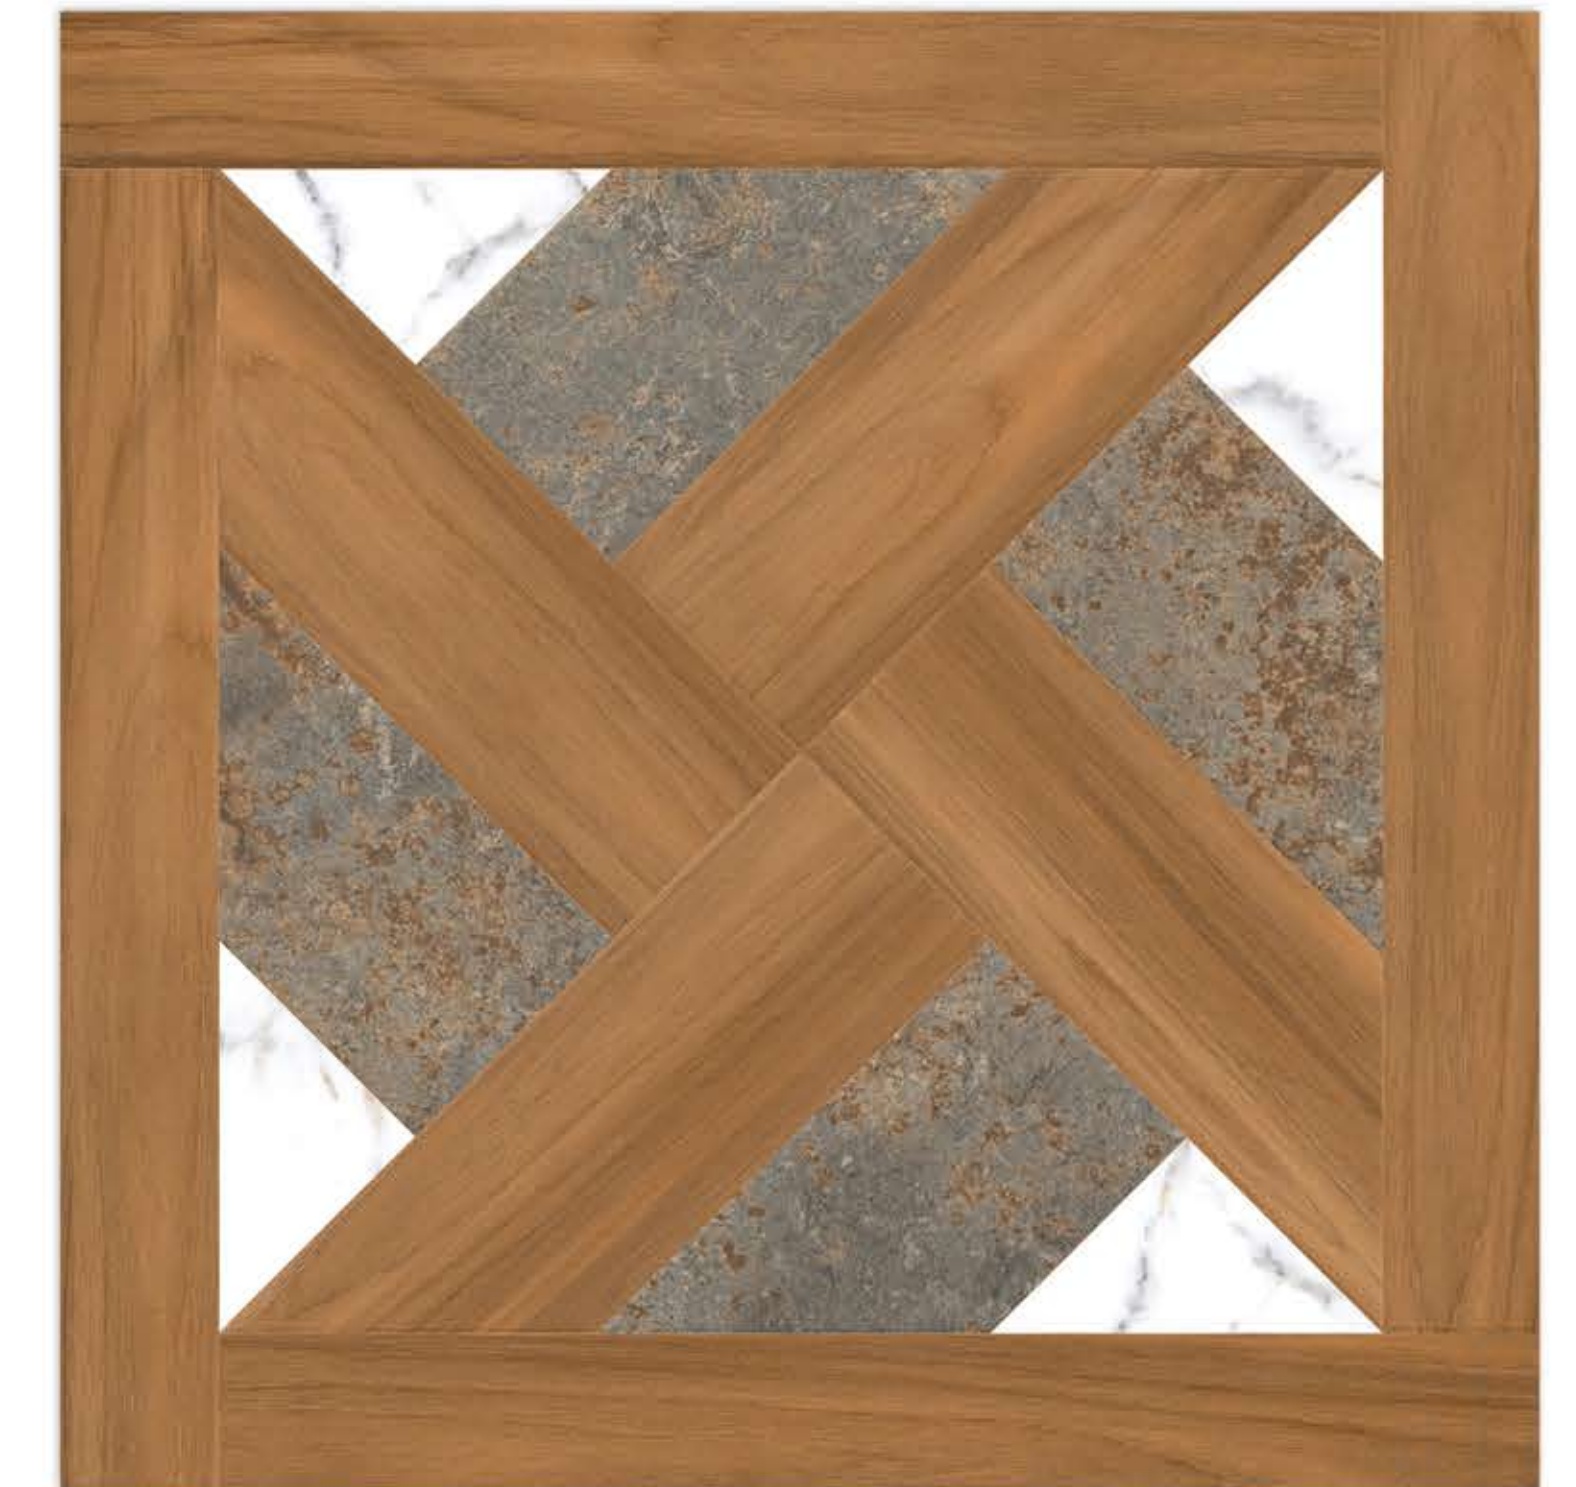

S S WOOD

WONDER PINE

WOODEN SERIES PUNCH EFFECT

600x600mm

MATRIX NATURAL

Looking for an alternative to parquet? Explore an inimitable solutions: Trevor and the other ALLENCERA wooden tile collections. Exquisite floorings, suitable for locations of all kinds.