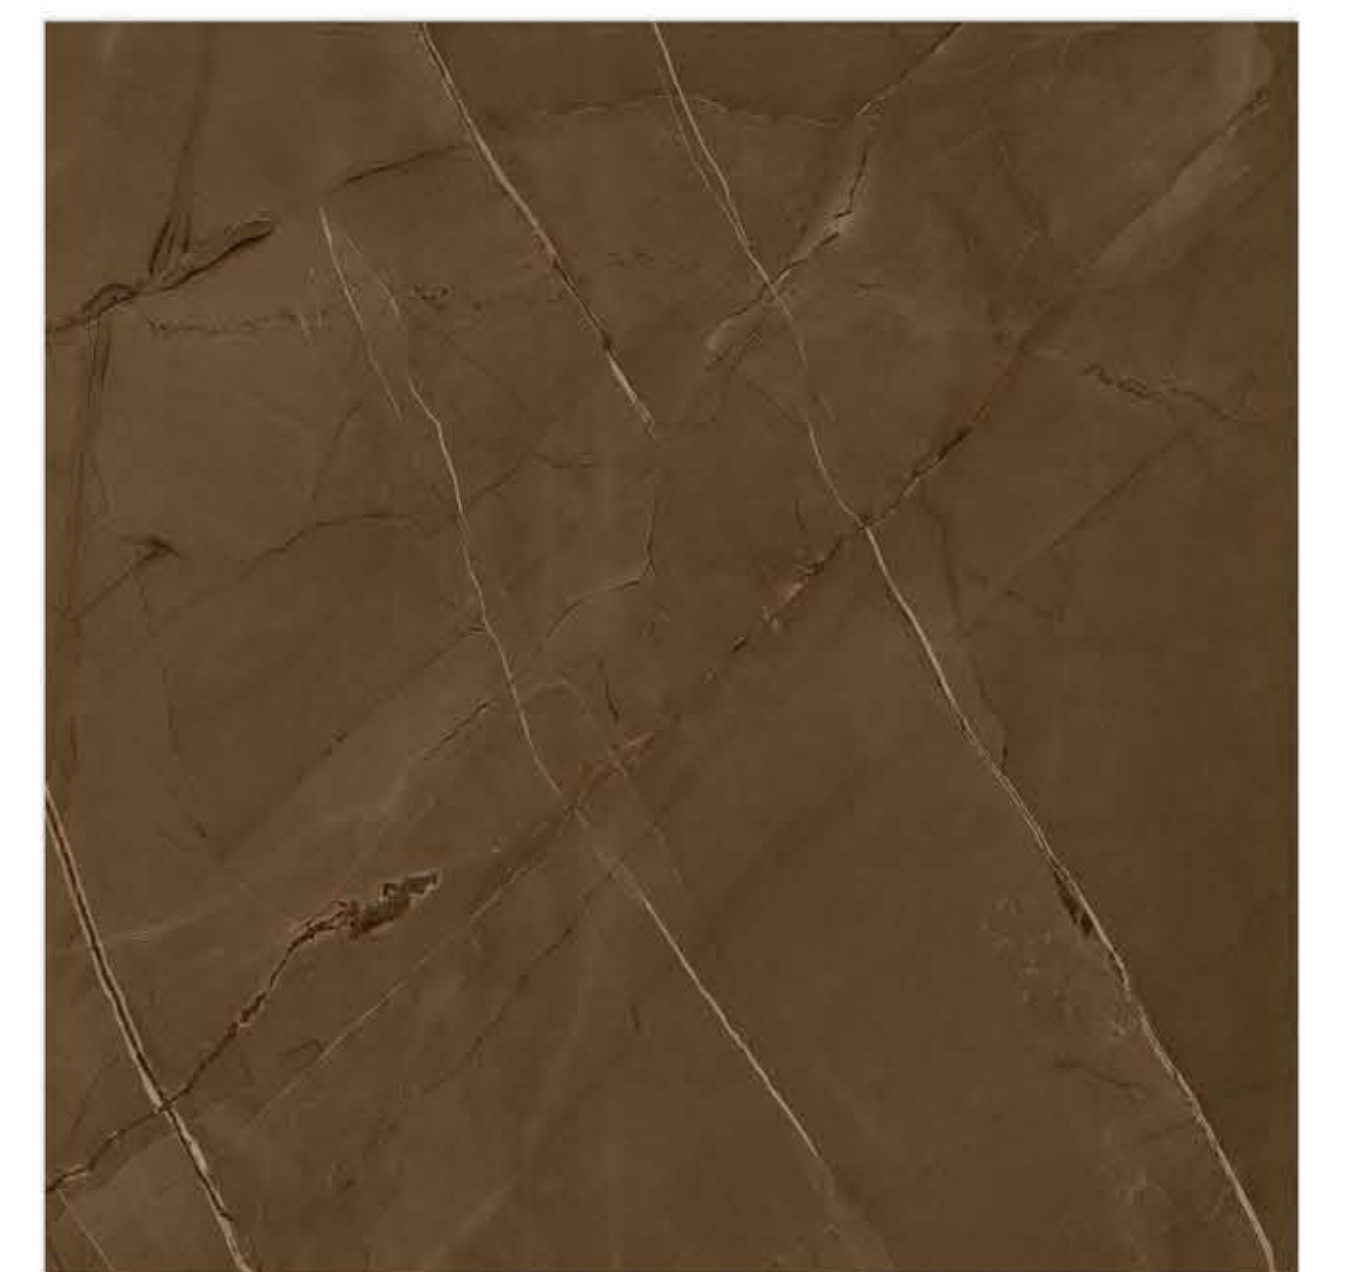

ARMANI GOLD