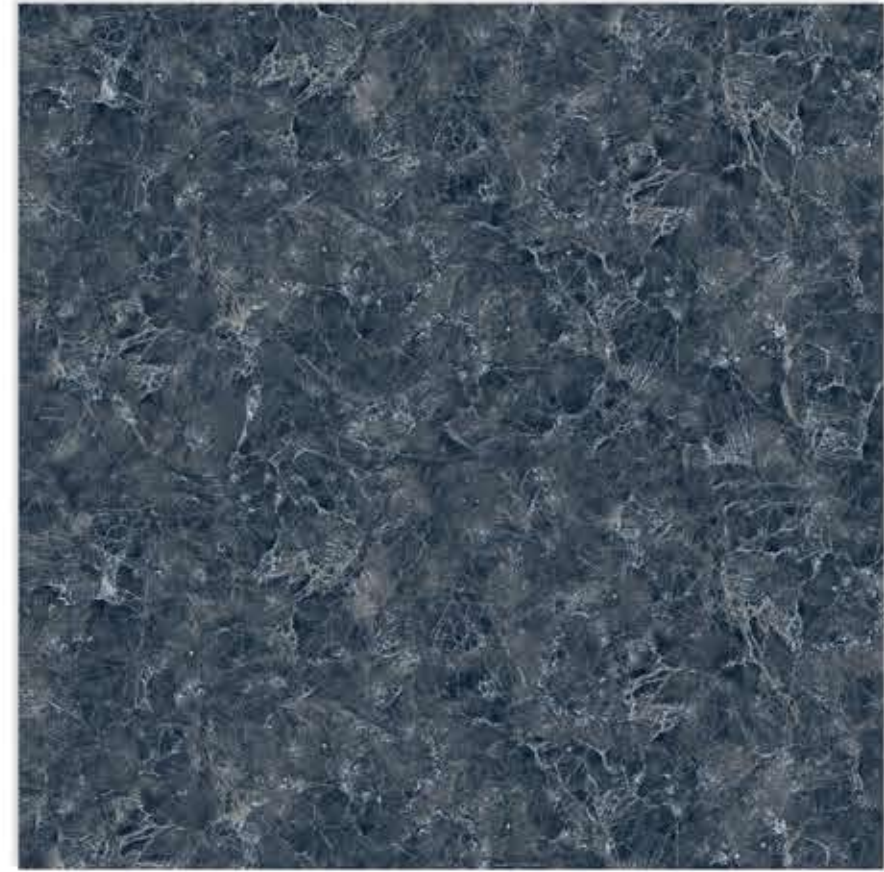

SUKRE 1118

ALLENCERA
THE NEXT GEN TILE

SUKRE 1104