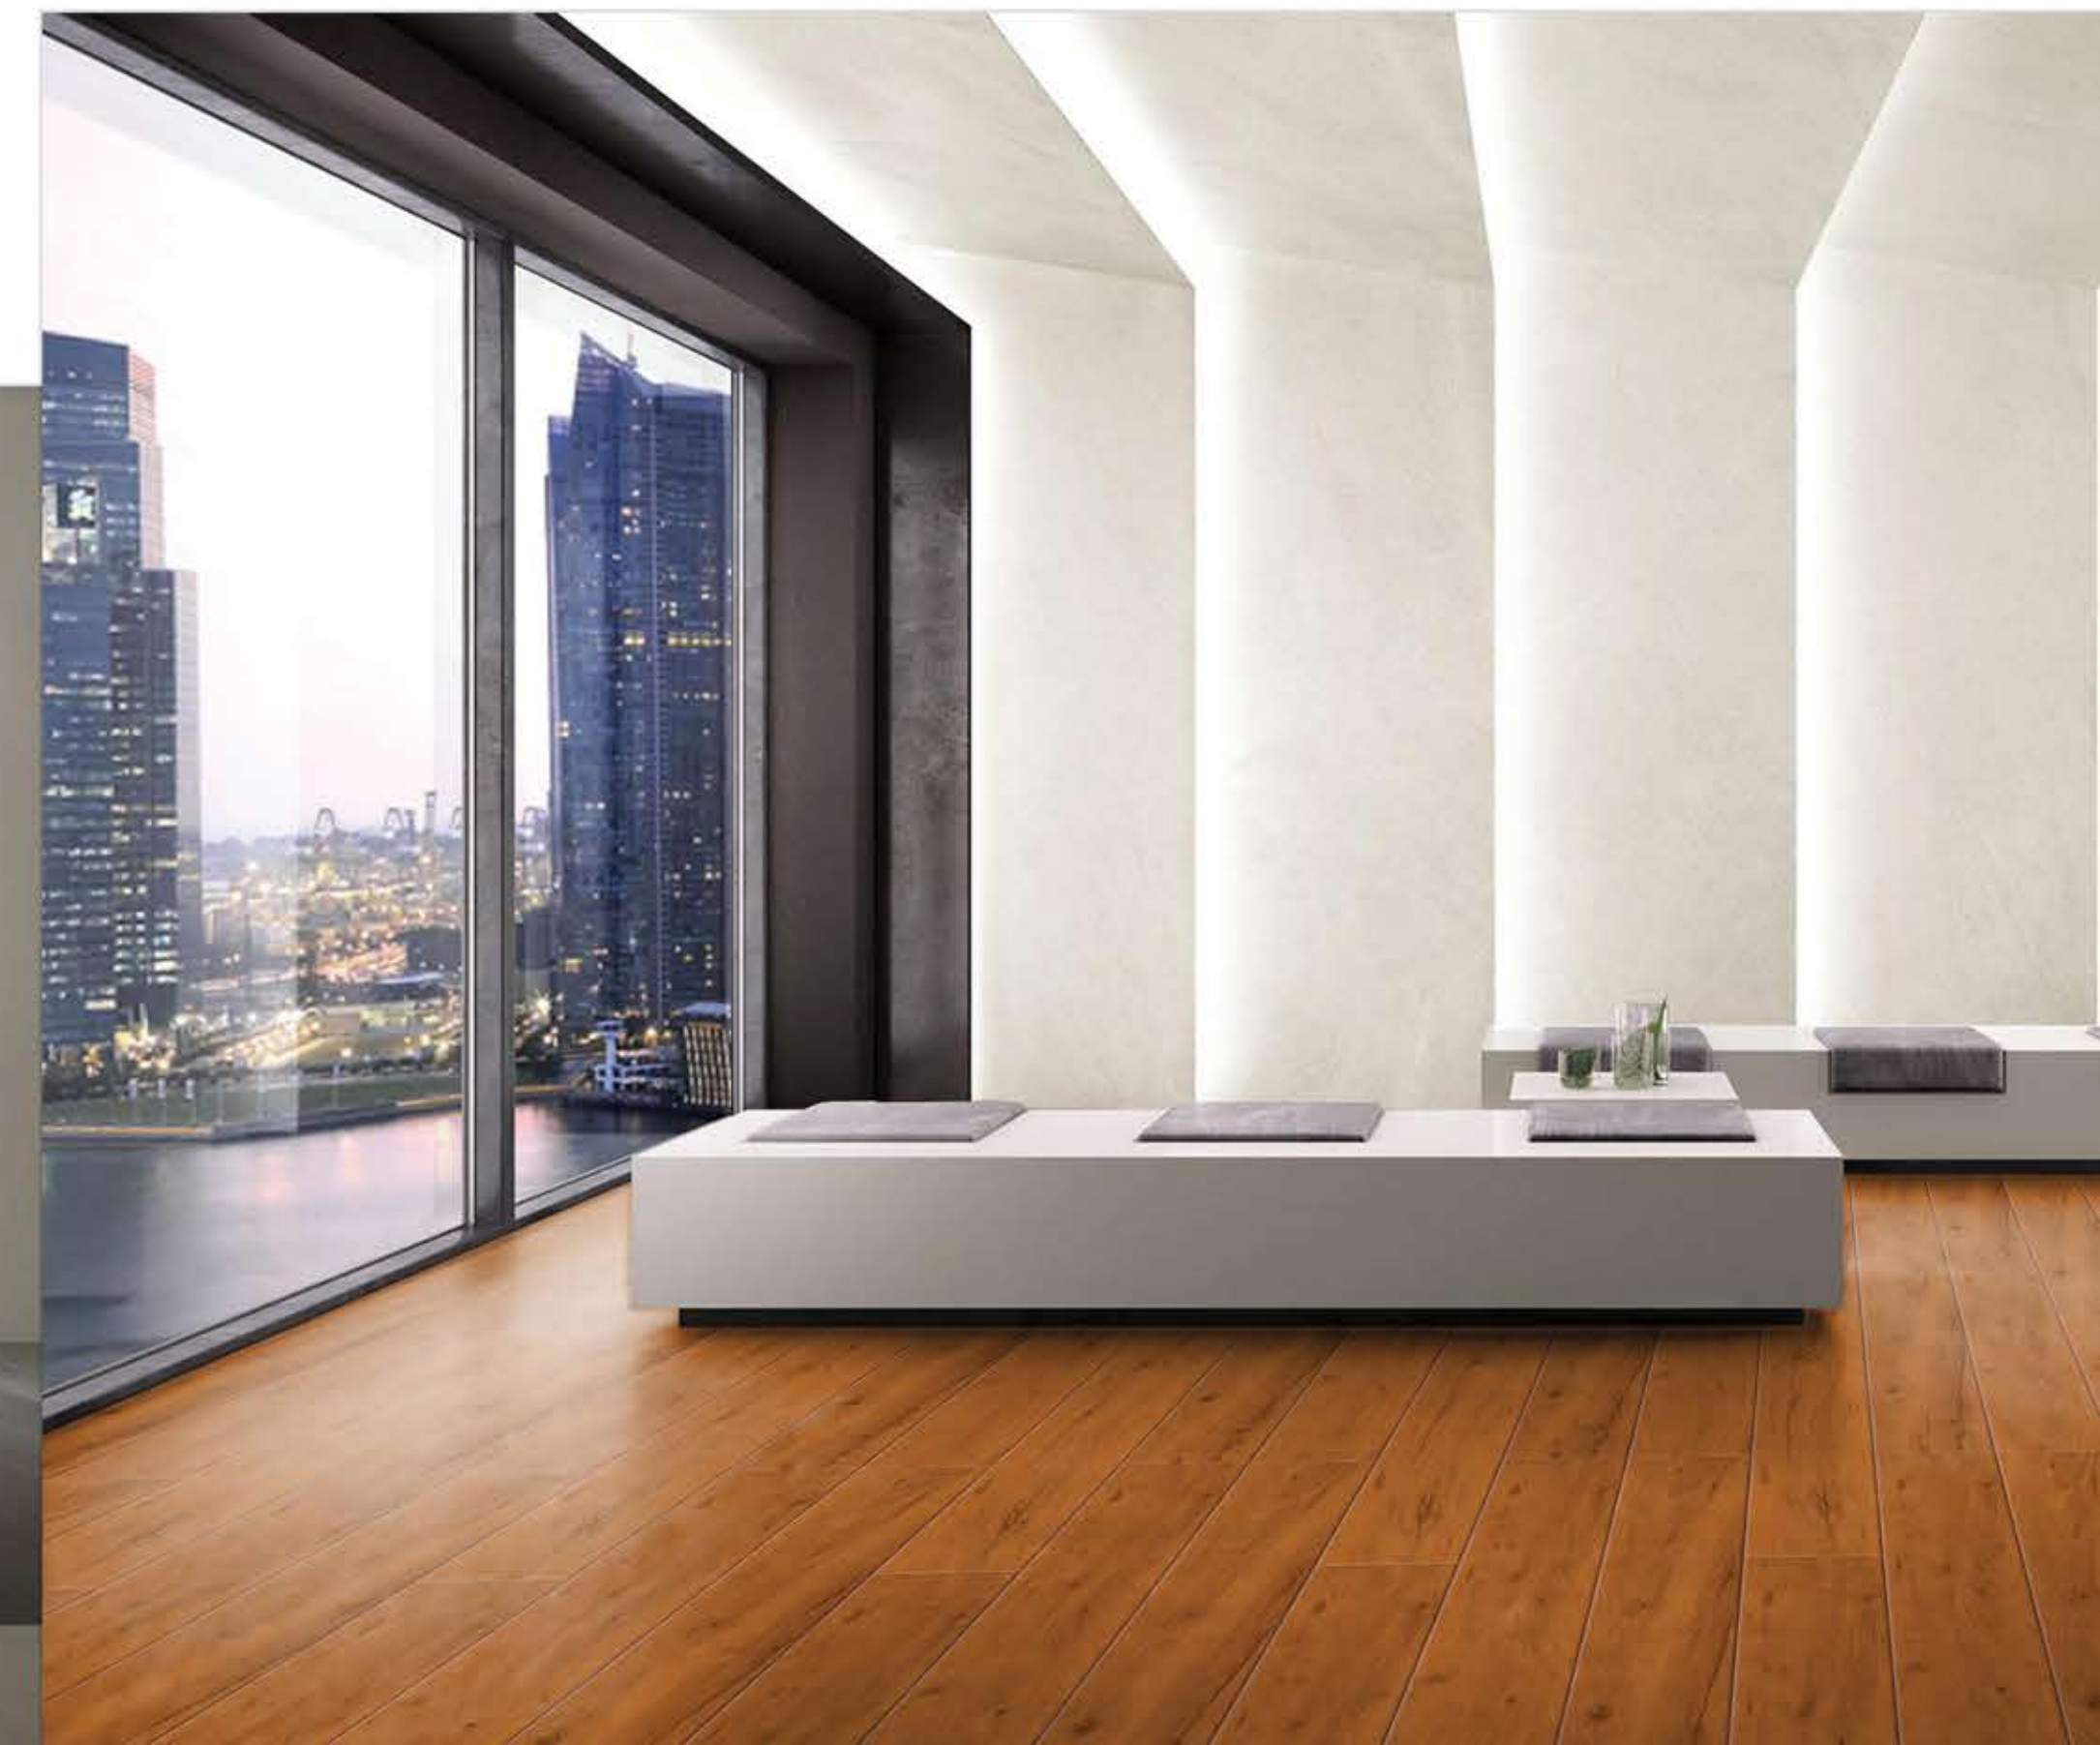

200X1200 mm

WOOD

HOME COLLECTION

A REFINED WOOD LOOK WITH UNIQUE PERFORMANCES. ANNOUNCING THE BIRTH OF OLTRE, A COLLECTION OF PLANK TILES THAT PROPELS TOWARDS UNEXPLORED HORIZONS, WHERE THE AMAZING NATURALNESS OF WOOD MEETS GROUND-BREAKING ALLENCERA TECHNOLOGY TO PROVIDE THE AUTHENTIC, EXQUISITE EFFECT OF THE FINEST, RAREST OAK. FOUR COLOURS (WHITE, NATURAL, SAND AND CAMEL), THREE LARGE PLANK SIZES (20X120 CM) TILES, FOR FINISHING INDOOR AND OUTDOOR SURFACES.