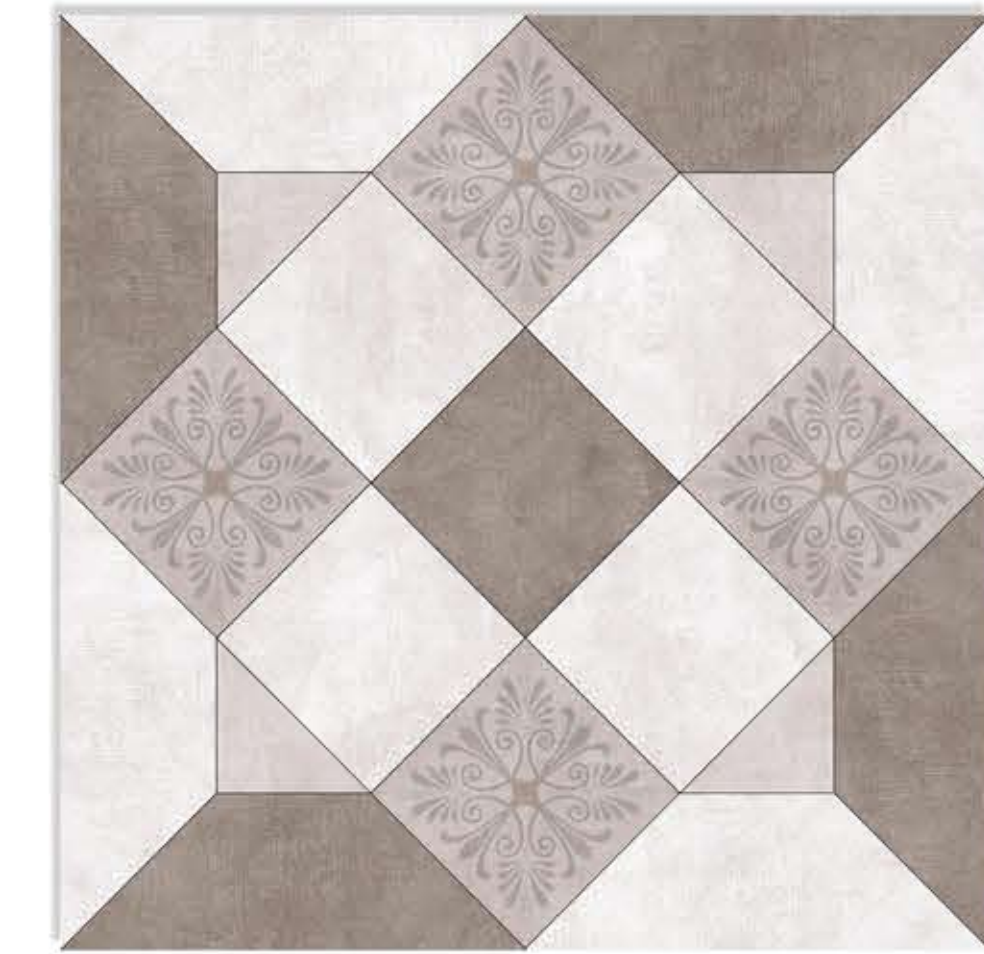

ARENA GREY

ARENA LUX

ARENA CREAMA

ARENA ALMOND

MATT SERIES 600X600mm

PANTAGON BEIGE

PANTAGON BROWN

EMERALD DECOR